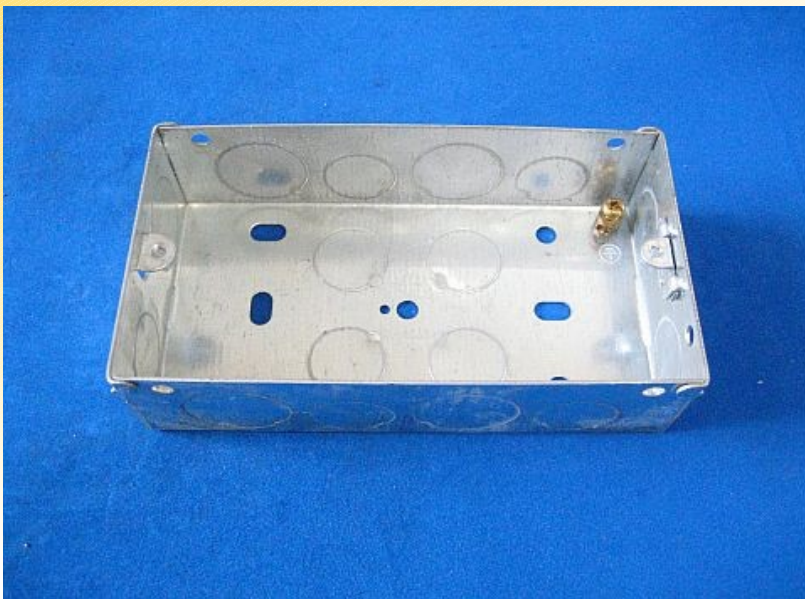

Pre-Galv. Switch & Socket Knock-Out Box with Screw, Brass Terminal, and Adjustable Lug

Material : Steel Plate

One Gang

73 x 73 x 16 mm	-	COT-H7301611T
73 x 73 x 25 mm	-	COT-H7302511T
73 x 73 x 35 mm	-	COT-H7303512T
73 x 73 x 47 mm	-	COT-H7304711T

Two Gangs

73 x 130 x 25 mm	-	COT-H7322511T
73 x 130 x 35 mm	-	COT-H7323511T
73 x 130 x 47 mm	-	COT-H7324711T
73 x 73 + 73 x 73 mm 25mm height	-	COT-H73+7311T