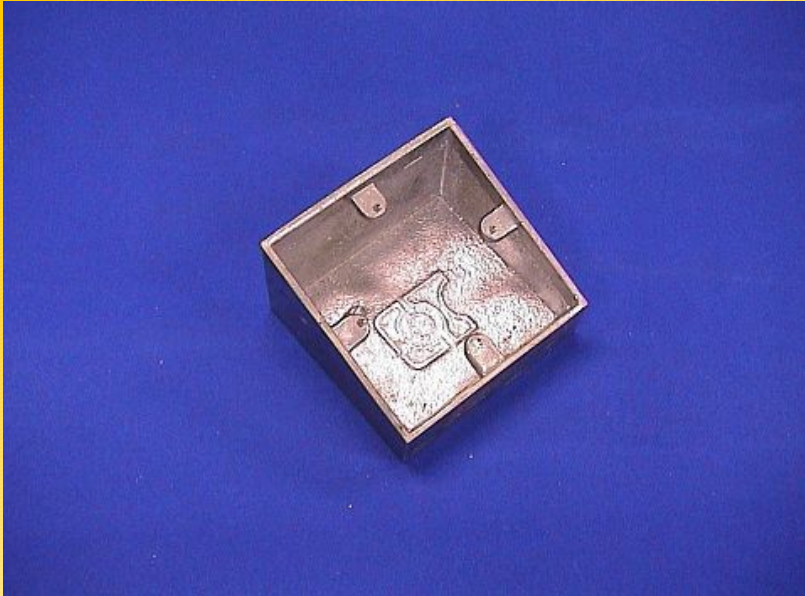

MANY FOLK ENTERPRISES LIMITED

萬耀豐企業有限公司

SPECIALIZED IN MANUFACTURING AND SUPPLY OF ELECTRICAL CONDUIT FITTING, AND WIRING ACCESSORIES

**Aluminium
Bevel Surface Switch & Socket Box**

COT-K158

86 x 86 x 56/27 mm (Single)

**Aluminium
Bevel Surface Switch & Socket Box**

COT-K159

146 x 86 x 56/27 mm (Twin)